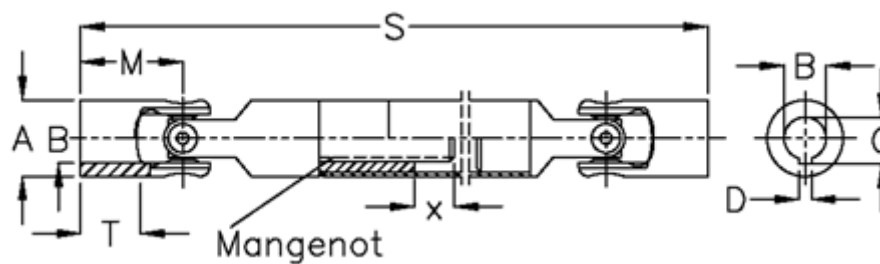

Article number: 076321033

Description: Slip shaft 0.632.103.003 needle bearing
S=294 X=90 Bore 20H7 w/keyway

Measures

A	= 32	T = 25
B H7	= 20	x = 90
C	= 22.8	
D	= 6	
Longitudinal ribs	= 6x16x20	
M	= 43	
MD max N m	= 40	
s	= 294	